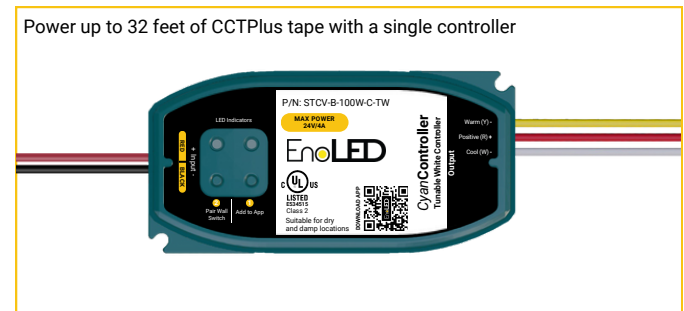

CCTPlus

24VDC Flexible LED Strip
Tunable White Series

Warm White

Cool White

CCTPlus

24VDC Flexible LED Strip Tunable White Series

Features

- Tunable White 2700K + 6500K
- 3W Max per foot with the Cyan Controller (6W total for two channels)
- Up to 300Lm per foot
- Cuttable every 3.93in (100mm)
- UL Listed Class 2 Certified
- 90+ CRI (White LED's)
- 6-Year warranty

Control Options

Part Number	Description
STCV-B-100W-C-TW	Cyan 24VDC Tunable White LED Controller

Specifications	Description
Ordering Code:	CCTPlus-16
Input Voltage:	24VDC
Color Temperature:	CCT Tunable (2700K + 6500K)
CRI:	90+ Ra
Power:	3W/ft (6W/ft for two channels)
Lumens:	300Lm/ft
Cut Length:	3.93 Inch (100mm)
Environment:	IP20 (non-waterproof)
Dimensions (W x H x L):	0.39" x 0.083" x 196.85"
Maximum Run:	32 ft (9700mm)
Beam Angle:	120°
Lamp Life:	50,000 hours
Max Ambient Temperature:	113°F
Adhesive:	3M