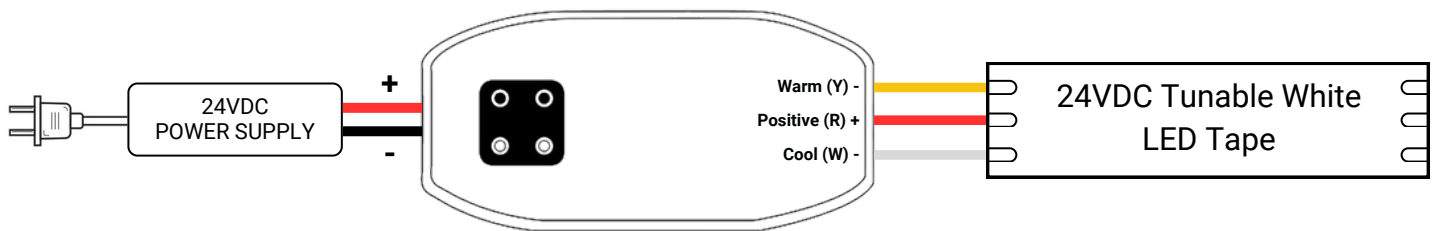

CCTPlus

24VDC Flexible LED Strip Tunable White Series

Photometric and Power Data

LED Channel	Voltage	Watts/ft	Lumens/ft	CCT	CRI	Wavelength
Warm White	24.0	3	300	2700K	90	-
Cool White	24.0	3	300	6500K	90	-

Wiring Diagram