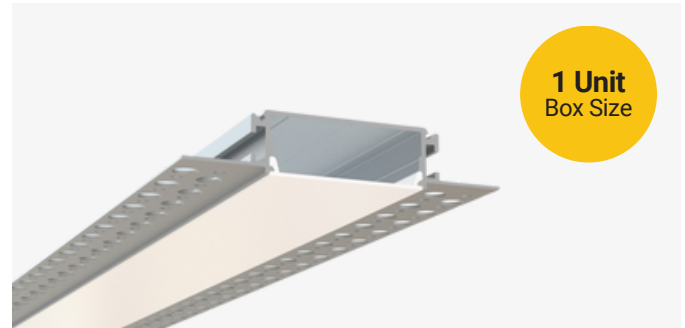

## Trimless Mud-In LED Channel

### Description

The TL-071-S-94 is a trimless mud-in LED channel. It includes a channel and lens. Available in 94" sections.

### Features

- Compatible with all of EnoLED's LED Tapes
- Hotspot-free with most LED Tapes
- Aluminium Finish
- Available in 94" sections
- Field Cuttable
- Includes a channel and lens
- Max tape width: 1.77" (45.00mm)

#### TL-071-S-94

**Width (outside):** 1.97" (50.00mm)

**Width (inside):** 1.77" (45.00mm)

**Height:** 0.61" (15.50mm)

**Length:** 94" (2.38m)