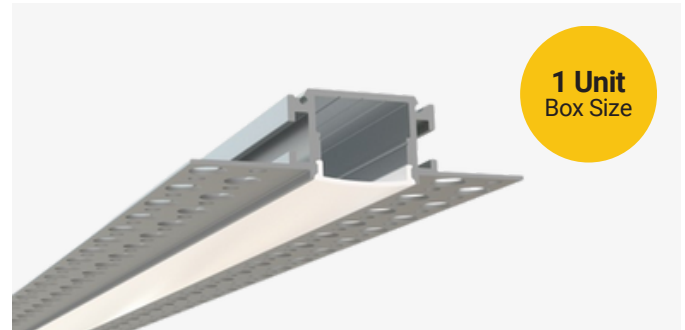

## Trimless Mud-In LED Channel

### Description

The TL-041-S-94 is a trimless mud-in LED channel. It includes a channel and lens. Available in 94" sections.

### Features

- Compatible with all of EnoLED's LED Tapes
- Hotspot-free with most LED Tapes
- Aluminium Finish
- Available in 94" sections
- Field Cuttable
- Includes a channel and lens
- Max tape width: 0.80" (20.50mm)

#### TL-041-S-94

**Width (outside):** 0.93" (23.50mm)

**Width (inside):** 0.80" (20.50mm)

**Height:** 0.61" (15.50mm)

**Length:** 94" (2.38m)