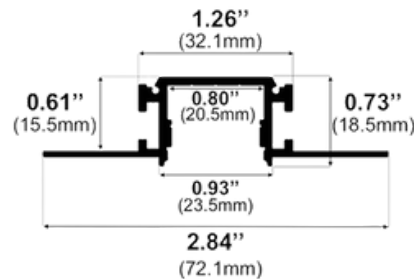

### Description

The TL-041-S-94 is a trimless mud-in LED channel. It includes a channel and lens. Available in 94" sections.

### Features

- Compatible with all of EnoLED's LED Tapes
- Hotspot-free with most LED Tapes
- Aluminium Finish
- Available in 94" sections
- Field Cuttable
- Includes a channel and lens
- Max tape width: 0.80" (20.50mm)

### Dimensions

#### TL-041-S-94

**Width (outside):** 0.93" (23.50mm)

**Width (inside):** 0.80" (20.50mm)

**Height:** 0.61" (15.50mm)

**Length:** 94" (2.38m)