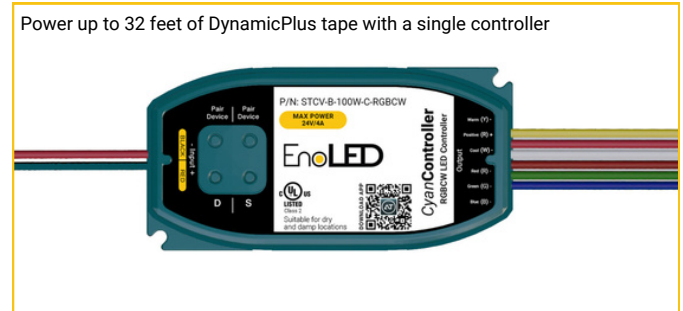

DynamicPlus-16

RGB+TW Multi-Color 24VDC LED Tape Light

DynamicPlus

24VDC Flexible LED Strip Multi-Color RGB+TW Series

Features

- RGB + TW 2300K-6500K
- 3W Max per foot with the Cyan Controller (7.92W total for all channels)
- Up to 159Lm per foot
- Cuttable every 3.94in (100mm)
- Double Layer Thick 3oz Copper PCB
- Thermally resistant 3M VHB adhesive backing
- ETL Listed Class 2 Certified
- 90+ CRI (White LED's)
- 6-Year warranty

Control Options

Part Number	Description
STCV-B-100W-C-RGBCW	24VDC RGBCW LED Controller

Specifications	Description
Ordering Code:	DynamicPlus-16
Input Voltage:	24VDC
Color Temperature:	RGB + TW 2300K-6500K
CRI:	90+
Power:	3W/ft
Lumens:	159Lm/ft
Cut Length:	3.94in (100mm)
Environment:	IP20
Dimensions (W x H x L):	0.55" x 0.05" x 196.85"
Maximum Run:	32ft (from power feed)
Beam Angle:	120°
Lamp Life:	50,000
Max Ambient Temperature:	113F°
Adhesive:	3M