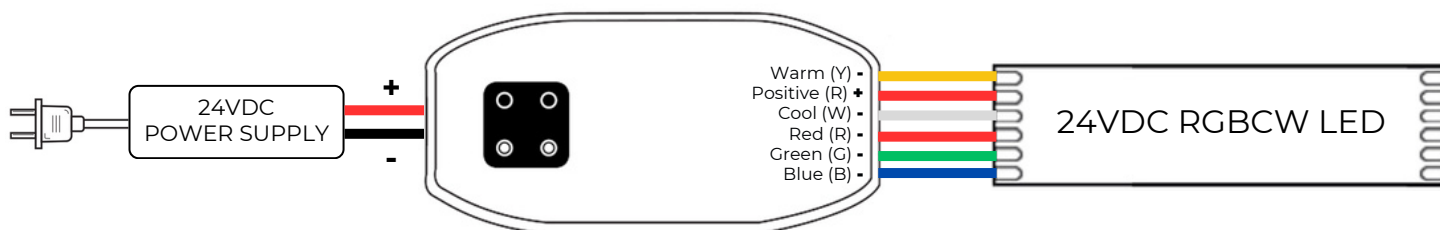

DynamicPlus-16

RGB+TW Multi-Color 24VDC LED Tape Light

DynamicPlus

24VDC Flexible LED Strip Multi-Color RGB+TW Series

Features

- RGB + TW 2300K-6500K
- 3W Max per foot with the Cyan Controller (7.92W total for all channels)
- Up to 159Lm per foot
- Cuttable every 3.94in (100mm)
- Double Layer Thick 3oz Copper PCB
- Thermally resistant 3M VHB adhesive backing
- ETL Listed Class 2 Certified
- 90+ CRI (White LED's)
- 6-Year warranty

Control Options

Part Number	Description
STCV-B-100W-C-RGBCW	24VDC RGBCW LED Controller

Specifications	Description
Ordering Code:	DynamicPlus-16
Input Voltage:	24VDC
Color Temperature:	RGB + TW 2300K-6500K
CRI:	90+
Power:	3W/ft
Lumens:	159Lm/ft
Cut Length:	3.94in (100mm)
Environment:	IP20
Dimensions (W x H x L):	0.55" x 0.05" x 196.85"
Maximum Run:	32ft (from power feed)
Beam Angle:	120°
Lamp Life:	50,000
Max Ambient Temperature:	113F°
Adhesive:	3M

DynamicPlus

24VDC Flexible LED Strip Multi-Color RGB+TW Series

Photometric and Power Data

LED Channel	Voltage	Watts/ft	Lumens/ft	CCT	CRI	Wavelength
Warm White	24.0	1.87	133	2300K	91	-
Cool White	24.0	1.86	159	6500K	90	-
Red	24.0	1.36	-	-	-	628nm
Green	24.0	1.44	-	-	-	520nm
Blue	24.0	1.39	-	-	-	454nm

Total wattage for all channels on is 7.92W/ft max

Wiring Diagram

Connector Ordering Information

Ordering Code	Description
1) Dynamic-14mm-TT	0.55" (14mm) • RGBCW • Tape to Tape Connector
2) Dynamic-14mm-WW	0.55" (14mm) • RGBCW • Tape to Tape Connector with 6" wire
3) Dynamic-14mm-TW	0.55" (14mm) • RGBCW • Tape to Wire Connector with 6" wire