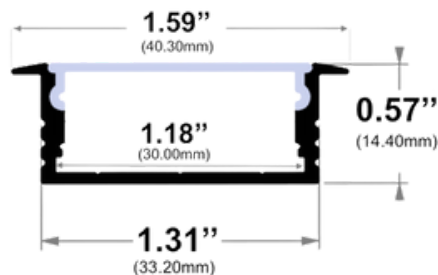

### Description

The RL-778-S-94 is recessed mount LED channel. It includes a channel, lens, and end caps. Available in 94" sections.

20 Units  
Box Size

### Features

- Compatible with all of EnoLED's LED Tapes
- Hotspot-free with most LED Tapes
- Aluminium Finish
- Available in 94" sections
- Field Cuttable
- Includes a channel, lens, end caps, and mounting clips
- Max tape width: 1.18" (30.00mm)

### Dimensions

RL-778-S-94

**Width (outside):** 1.31" (33.20mm)

**Width (inside):** 1.18" (30.00mm)

**Height:** 0.57" (14.40mm)

**Length:** 94" (2.38m)